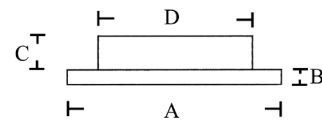

DOWNLIGHT 5581SS

LED

CABIN
DENMARK

The ultimate LED downlight for small and medium yachts.

- -Excellent warm white light.
- -Low power consumption
- -Low heat
- -Long life
- -Small dimensions

Also ideal for replacement of halogen downlights with 55mm cut-out.

LED: 18
Light output: 170lm
Power consumption: 2W
Colour temp: 3000K
CRI> 80
Lightcone>120°
Lifetime>40.000h
Fixing: 2 springs

Internal driver for 12V DC (11-16V)
Internal driver for 24V DC (23-29V)

	Dimensions mm/in
A	70mm/2.75in
B	2mm/0.078in
C	18mm/0.70in
D	55mm/2.17in

DOWNLIGHT 5581SS

Model	Material	Finish	LED	Part. No.
5581SS	Stainless/alu.	Highly finished	18x0,1W LED	5581SS
5581SS	Stainless/alu	Highly finished	18x0,1W LED	5581SS 24V