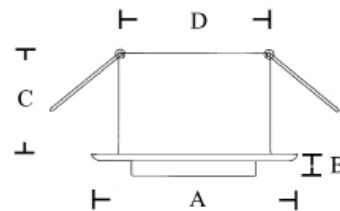

DOWNLIGHT QUATTRO II

HALOGEN

CABIN
DENMARK

Recessed tiltable downlight made of stainless steel. Unique construction with 2mm stainless steel house and lamp holder. Air-gap between house and lamp holder reduces temperature in the ceiling by more than 30°.

The bulb is fixed with an o-ring for easy bulb replaced from below – it is not necessary to remove the fixture from the ceiling.

Used with low consumption 12V or 24V GU4/MR11 35mm reflector bulb which deliver 30-100% more light than fixtures with G4 bulbs.

	Dimensions mm/in
A	75x75mm/2.95x2.95in
B	2mm/0.078in
C	52mm/2.05in
D	55mm/2.17in

DOWNLIGHT QUATTRO II

Model	Material	Finish	Bulb	Part. No.
Quattro II	Stainless steel	Highly finished	GU4 20W	551-11
Quattro II	Stainless steel	Brushed	GU4 20W	551-11BRU