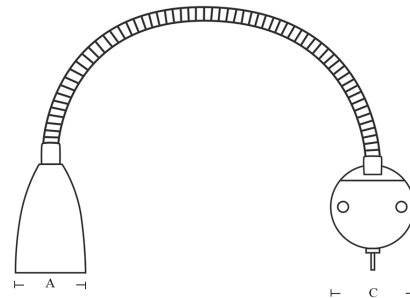

C-LED FLEX

C-LED the revolution in Yacht lighting.
Breathtaking design, function and light quality
for modern Yachts.

Save 80%-90% energy!

The LED lights are mounted with one warm
white Power LED which gives excellent
reading light.

LED lights are mounted with a multivoltage
10V-30V LED driver.

The lifetime of the LED is more than
50.000h.

	Dimensions mm/in
A	35mm/1.35in
C	45mm/1.75in
	Flex arm 250mm/9,85in

C-LED FLEX ALUMINUM TITAN

Model	Material	Finish	LED	Part. No.
C-LED FLEX	Stainless steel	Highly finished	1,2W LED	1431
C-LED FLEX	Aluminum	Black	1,2W LED	1438
C-LED FLEX	Aluminum	Titan	1,2W LED	1439