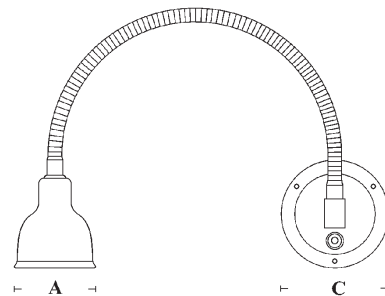

The lights are also available for 12V or 24V G4 halogen bulbs.

	Small	Medium
A	75mm/2.96in	90mm/3.54in
B	115mm/4.53in	130mm/5.12in
C	92mm/3.62in	92mm/3.62in
D	112mm/4.45in	130mm/5.12in

Flex arm 400mm/15.75in