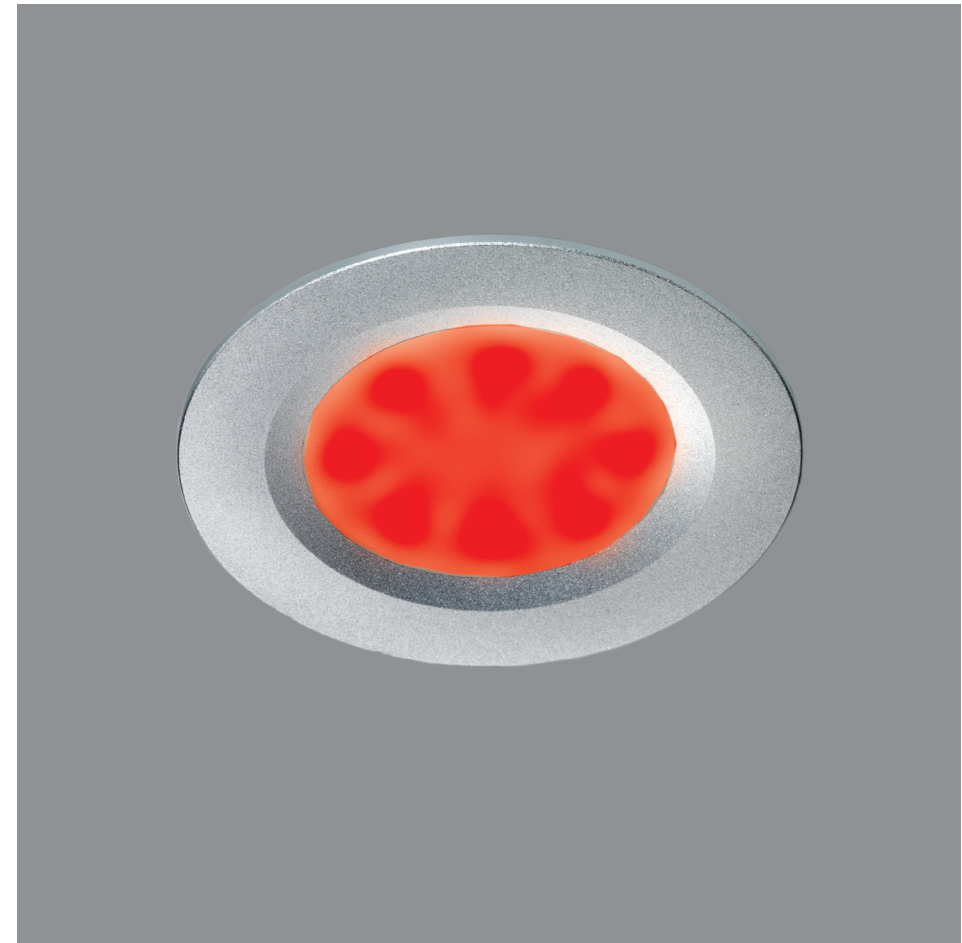

DOWNLIGHT 5581 REWH

LED WITH NIGHT LIGHT

CABIN
DENMARK

The ultimate LED downlight for small and medium yachts with night light function.

- -Excellent warm white light.
- -Low power consumption
- -Low heat
- -Long life
- -Small dimensions

Also ideal for replacement of halogen downlights with 55mm cut-out.

LED: 18+8
Light output: 170lm
Power consumption: 2W white, 0,5W red
Colour temp: 3000K
CRI> 80
Lightcone>120°
Lifetime>40.000h
Fixing: 2 springs

Internal driver for 12V DC (11-16V)
Internal driver for 24V DC (23-29V)

	Dimensions mm/in
A	70mm/2.75in
B	2mm/0.078in
C	18mm/0.70in
D	55mm/2.17in

DOWNLIGHT 5581AL REWH

Model	Material	Finish	LED	Part. No.
5581 REWH	Aluminium	Titan	18+8x0,1W LED	5581AL REWH
5581 REWH	Aluminium	Titan	18+8x0,1W LED	5581AL REWH 24V
5581 REWH	Aluminium	Black	18+8x0,1W LED	5581BLACK REWH
5581 REWH	Aluminium	Black	18+8x0,1W LED	5581BLACK REWH 24V
5581 REWH	Aluminium	White	18+8x0,1W LED	5581WH REWH
5581 REWH	Aluminium	White	18+8x0,1W LED	5581WH REWH 24V