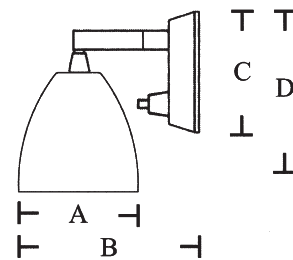

SWING STAINLESS

A modern soft-line range of lights designed for use in smaller yachts or as reading light in any yacht. The bell swivels in all directions.

Save 80%-90% energy!

The LED lights are mounted with one warm white Power LED which gives excellent reading light.

LED lights are mounted with a multivoltage 10V-30V LED driver.

The lifetime of the LED is more than 50.000h.

The lights are also available for 12V or 24V G4 halogen bulbs.

	Dimensions mm/in
A	70mm/2.75in
B	110mm/4.33in
C	72mm/2.84in
D	110mm/4.33in

SWING STAINLESS

Model	Material	Finish	Bulb/LED	Part. No.
Swing	Stainless steel	Highly finished	G4 5-10W	341H
Swing	Stainless steel	Highly finished	LED 1,2W	341LED