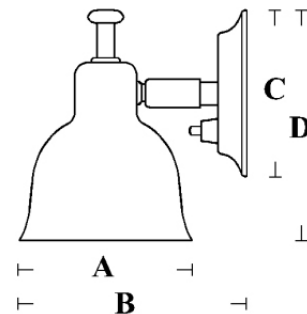

OCEAN

PROBABLY THE STRONGEST YACHT LAMP AT SEA

CABIN
DENMARK

This maintenance free OCEAN light is made of highly finished stainless steel and fitted with a badge made of 24 carat gold plated brass. The bell swivels smoothly in all directions. The small model is perfect as a reading light by the berth or in the cabin in smaller yachts. In larger yachts the Ocean medium is the right choice.

Save 80%-90% energy!

The LED lights are mounted with one warm white Power LED which gives excellent reading light.

LED lights are mounted with a multivoltage 10V-30V LED driver.

The lifetime of the LED is more than 50.000h.

The lights are also available for 12V or 24V G4 halogen bulbs.

	Small	Medium
A	75mm/2.96in	90mm/3.54in
B	115mm/4.53in	130mm/5.12in
C	92mm/3.62in	92mm/3.62in
D	112mm/4.45in	130mm/5.12in

OCEAN MEDIUM

Model	Material	Finish	Bulb/LED	Part. No.
Ocean medium	Stainless steel	Highly finished	G4 5-10W	60H
Ocean medium	Stainless steel	Highly finished	LED 1,2W	60LED
Ocean small	Stainless steel	Highly finished	G4 5-10W	70H
Ocean small	Stainless steel	Highly finished	LED 1,2W	70LED