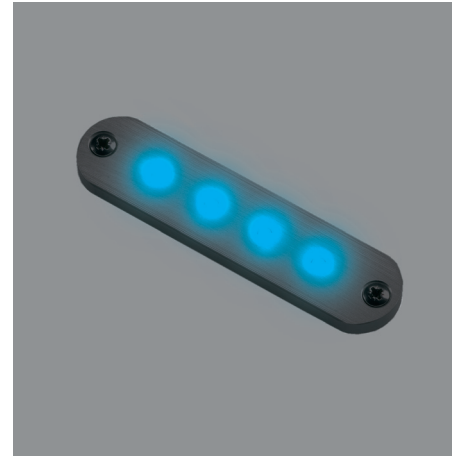

LED 1018

Surface mounted LED courtesy light made of black anodized aluminum.

LED 1018 series illuminates from 4 lenses. IP 65 rating makes these lights ideal for indoor and outdoor use.

Power consumption is only 0,5W.
The lifetime of the LED's is more than 50.000h.

	Dimensions mm/in
A	82mm/3.23in
B	20mm/0.78in
C	5mm/0.20in

1018BL IP65