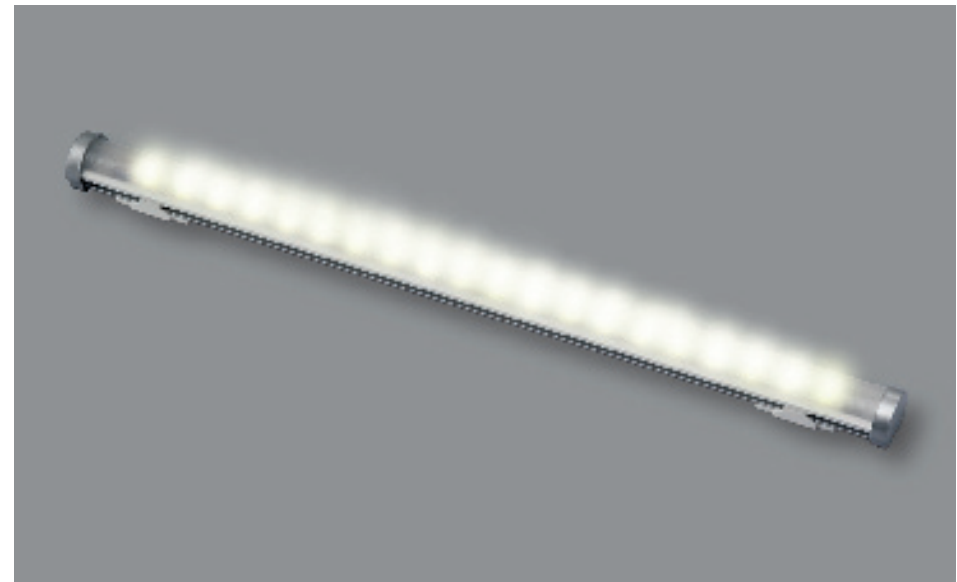

POWER LINE LED

1060 SERIES

CABIN
DENMARK

This series of lights is designed for general lighting, reading light or cabinet light.
Quality light wherever you need it.

24 LEDs give the same warm white light as a 20W halogen bulb. An integrated LED driver regulates voltage fluctuation and guarantees steady light output.
Power consumption 12V - 2,5W, 24V - 3W. The lifetime of the LEDs is more than 50.000h.

The lights are made of aluminum with acrylic lens/cover.
The lights are surface mounted and need minimum space. Easy fixing with screws and clips.

Dimension	Switch	Volt	Part. No.
320 x 18 x 22mm	no	12V	1060WW 320 12V
320 x 18 x 22mm	no	24V	1060WW 320 24V
330 x 18 x 22mm	yes	12V	1060WWS 320 12V
330 x 18 x 22mm	yes	24V	1060WWS 320 24V

POWER LINE LED 1060WW