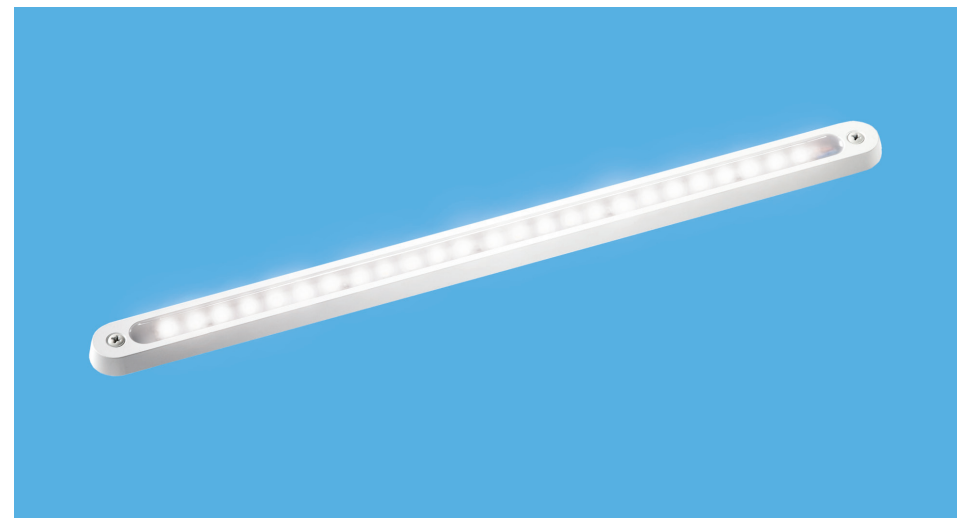

POWER LINE LED

6020 SERIES

CABIN
DENMARK

This series of lights is designed for general lighting, reading light, cabinet light, machine room light or light in sail lockers. Quality light wherever you need it.

24 LEDs give the same warm white light as a 20W halogen bulb.
An integrated LED driver regulates voltage fluctuation and guarantees steady light output.
Power consumption 12V - 2,5W, 24V - 3W. The lifetime of the LEDs is more than 50.000h.

The lights are made of aluminum and anodized, or anodized and white laquered.
IP 65 rating makes these lights ideal for indoor and outdoor use.
The lights are surface mounted and need minimum space. Fixing with two screws.
Dimension 300 x 13 x 8mm. No switch.

Material	Finish	Part. No. 12V	Part. No. 24V
Aluminum	White	6020WHWW 12V	6020WHWW 24V
Aluminum	Titan	6029WW 12V	6029WW 24V

POWER LINE LED 6020WH WW