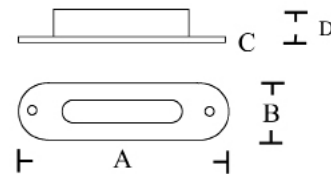

LED 1039

Semi surface mounted LED courtesy light made of titan anodized aluminum.

LED 1039 series illuminates from one lens with a 30° light cone. Ideal step light and night light for indoor use.

Power consumption is only 0,5W. The lifetime of the LED's is more than 50.000h.

	Dimensions mm/in
A	90mm/3.55in
B	25mm/0.99in
C	3mm/0.12in
D	12mm/0.45in

1039BL

Material	Finish	LED	Volt	Part. No.
Aluminum	Titan anodized	LED blue	12V	1039BL
Aluminum	Titan anodized	LED red	12V	1039RE
Aluminum	Titan anodized	LED white	12V	1039WH
Aluminum	Titan anodized	LED yellow	12V	1039YE
Aluminum	Titan anodized	LED blue	24V	1039BL 24V
Aluminum	Titan anodized	LED red	24V	1039RE 24V
Aluminum	Titan anodized	LED white	24V	1039WH 24V
Aluminum	Titan anodized	LED yellow	24V	1039YE 24V