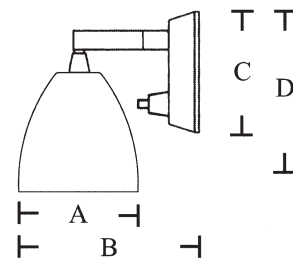

SWING

A modern soft-line range of lights designed for use in smaller yachts or as reading light in any yacht. The design and transparent colours of the glass shades accommodate with all types of interior designs. The shade swivels in all directions.

The lights are used with low consumption 12V or 24V G4 halogen bulbs.

	Dimensions mm/in
A	70mm/2.75in
B	110mm/4.33in
C	72mm/2.84in
D	110mm/4.33in

SWING STAINLESS WHITE

Model	Material	Finish	Bulb	Part. No.
Swing	Brass	Lacquer	G4 10W F	940WH
Swing	Stainless steel	Highly finished	G4 10W F	941WH