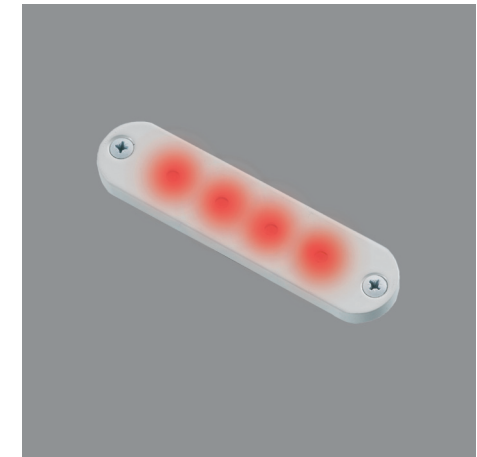

1010WH RE IP65