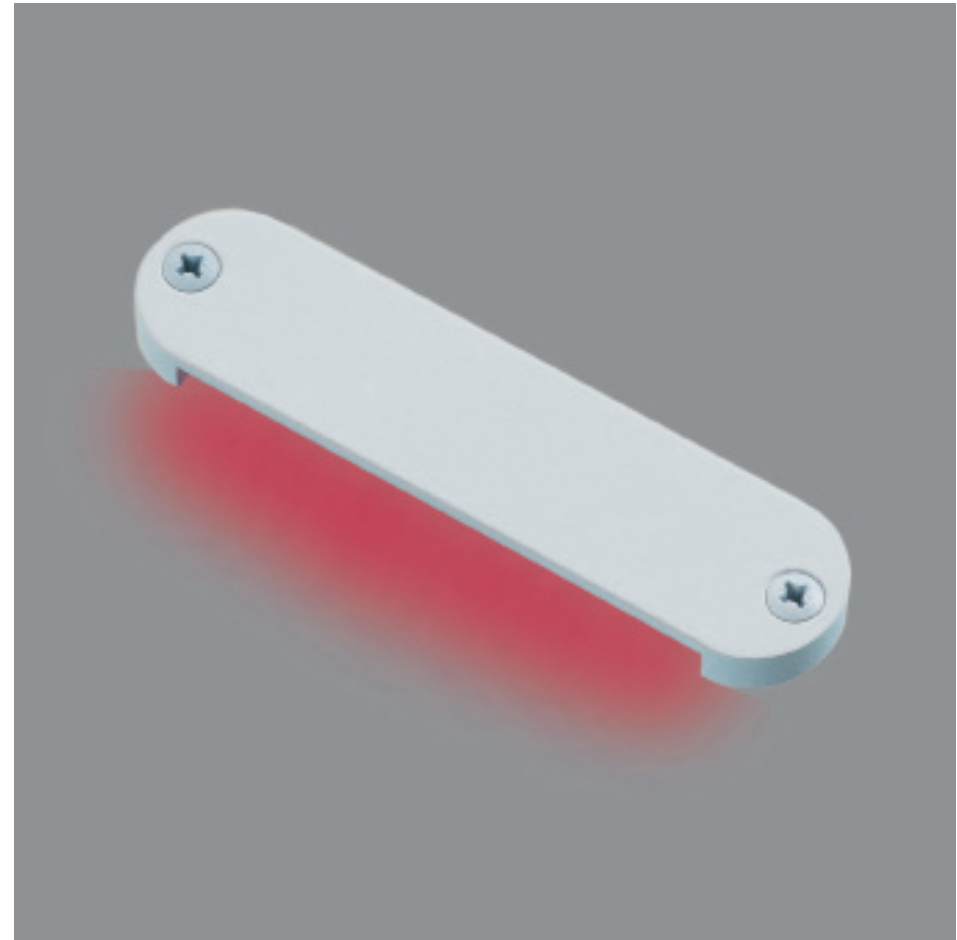

LED 1000

Surface mounted LED courtesy light made of white lacquered aluminum.

LED 1000 series illuminates from bottom. IP 65 rating makes these lights ideal for indoor and outdoor use.

Power consumption is only 0,5W.
The lifetime of the LEDs is more than 50.000h.

	Dimensions mm/in
A	82mm/3.23in
B	20mm/0.78in
C	6mm/0.25in

1000WHRE IP65

Material	Finish	LED	Volt	Part. No.
Aluminum	White lacquered	blue	12	1000WH BL IP65
Aluminum	White lacquered	red	12	1000WH RE IP65
Aluminum	White lacquered	white	12	1000WH WH IP65
Aluminum	White lacquered	yellow	12	1000WH YE IP65
Aluminum	White lacquered	blue	24	1000WH BL IP65 24V
Aluminum	White lacquered	red	24	1000WH RE IP65 24V
Aluminum	White lacquered	white	24	1000WH WH IP65 24V
Aluminum	White lacquered	yellow	24	1000WH YE IP65 24V