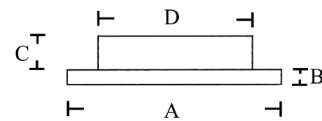

DOWNLIGHT 5581WHS

LED WITH SWITCH

CABIN
DENMARK

The ultimate LED downlight for small and medium yachts.
With internal touch switch.

- -Excellent warm white light.
- -Low power consumption
- -Low heat
- -Long life
- -Small dimensions

Also ideal for replacement of halogen downlights with 55mm cut-out.

LED: 18
Light output: 170lm
Power consumption: 2W
Colour temp: 3000K
CRI> 80
Lightcone>120°
Lifetime>40.000h
Fixing: 2 springs

Internal driver 12V DC (11-16V)

	Dimensions mm/in
A	70mm/2.75in
B	2mm/0.078in
C	18mm/0.70in
D	55mm/2.17in

DOWNLIGHT 5581WHS

Model	Material	Finish	LED	Part. No.
5581WHS	Aluminium	White	18x0,1W LED	5581WHS