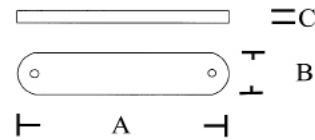

LED 1009

Surface mounted LED courtesy light made of titan anodized aluminum.

LED 1009 series illuminates from bottom. IP 65 rating makes these lights ideal for indoor and outdoor use.

Power consumption is only 0,5W.
The lifetime of the LED's is more than 50.000h.

	Dimensions mm/in
A	82mm/3.23in
B	20mm/0.78in
C	6mm/0.25in

1009WH IP65

Material	Finish	LED	Volt	Part. No.
Aluminum	titan anodized	blue	12	1009BL IP65
Aluminum	titan anodized	red	12	1009RE IP65
Aluminum	titan anodized	white	12	1009WH IP65
Aluminum	titan anodized	yellow	12	1009YE IP65
Aluminum	titan anodized	blue	24	1009BL IP65 24V
Aluminum	titan anodized	red	24	1009RE IP65 24V
Aluminum	titan anodized	white	24	1009WH IP65 24V
Aluminum	titan anodized	yellow	24	1009YE IP65 24V