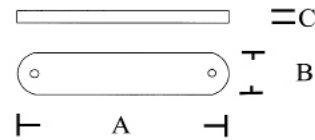

LED 1000

Surface mounted LED courtesy light made of white lacquered aluminum.

LED 1000 series illuminates from bottom. IP 65 rating makes these lights ideal for indoor and outdoor use.

Power consumption is only 0,5W.
The lifetime of the LEDs is more than 50.000h.

	Dimensions mm/in
A	82mm/3.23in
B	20mm/0.78in
C	6mm/0.25in

1000WHRE IP65

Material	Finish	LED	Volt	Part. No.
Aluminum	White lacquered	blue	12	1000WH BL IP65
Aluminum	White lacquered	red	12	1000WH RE IP65
Aluminum	White lacquered	white	12	1000WH WH IP65
Aluminum	White lacquered	yellow	12	1000WH YE IP65
Aluminum	White lacquered	blue	24	1000WH BL IP65 24V
Aluminum	White lacquered	red	24	1000WH RE IP65 24V
Aluminum	White lacquered	white	24	1000WH WH IP65 24V
Aluminum	White lacquered	yellow	24	1000WH YE IP65 24V