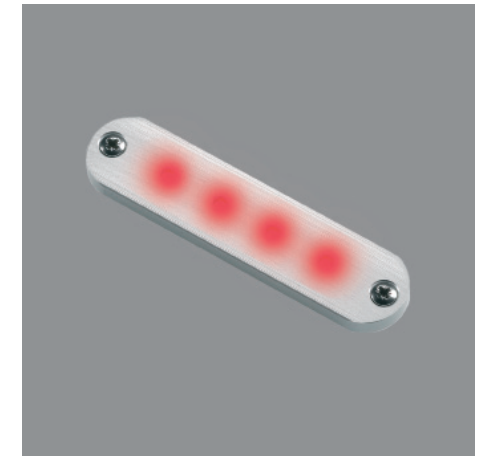

1019RE IP65