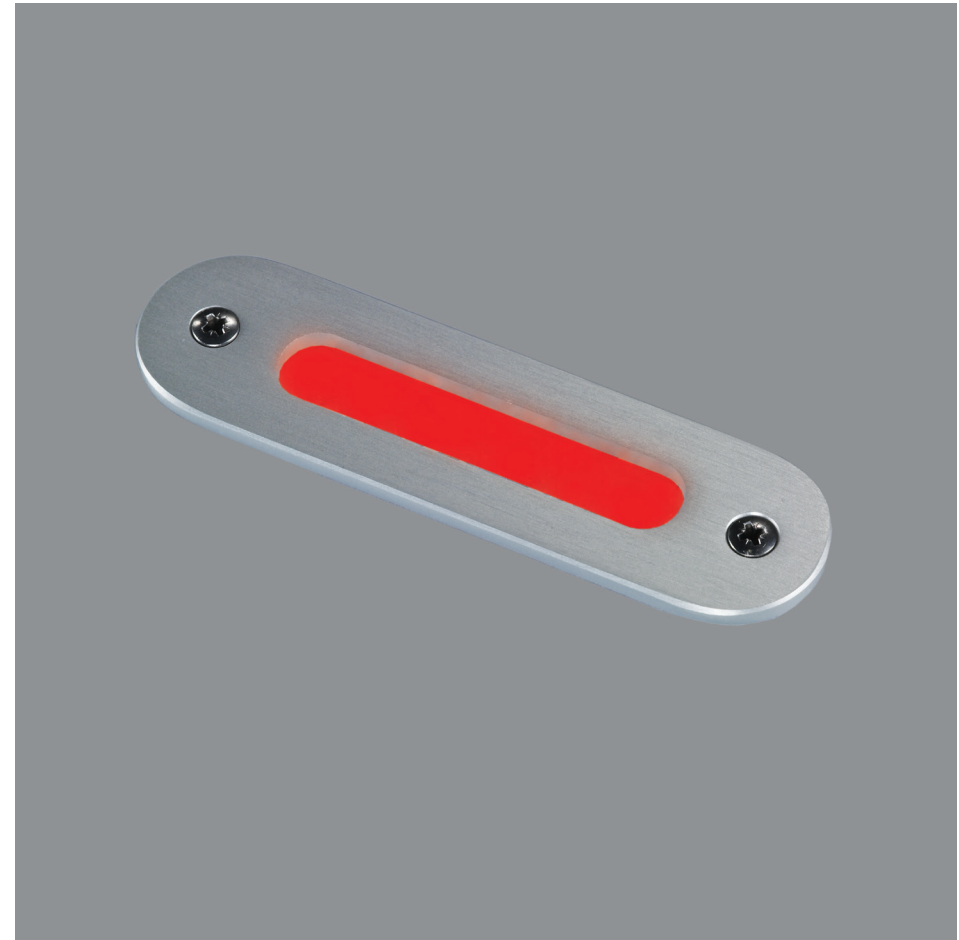

LED 1039-2

Semi surface mounted LED light made of aluminum - titan anodized.
Very discrete step light and night light for classic yachts.

Illuminates from one opal defuser.
No visible LED dots.

Power consumption is only 0,5W.
The lifetime of the LED's is more than 50.000h.

	Dimensions mm/in
A	90mm/3.55in
B	25mm/0.99in
C	3mm/0.12in
D	20mm/0.78in

1039-2RE

Material	Finish	LED	Volt	Part. No.
Aluminum	titan anodized	blue	12V	1039-2BL
Aluminum	titan anodized	red	12V	1039-2RE
Aluminum	titan anodized	warm white	12V	1039-2WW
Aluminum	titan anodized	yellow	12V	1039-2YE
Aluminum	titan anodized	blue	24V	1039-2BL 24V
Aluminum	titan anodized	red	24V	1039-2RE 24V
Aluminum	titan anodized	warm white	24V	1039-2WW 24V
Aluminum	titan anodized	yellow	24V	1039-2YE 24V