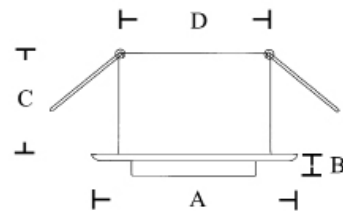

DOWNLIGHT CIRCLE II

LED

CABIN
DENMARK

Recessed tiltable LED downlight.
Unique construction with 2mm stainless steel house and black aluminum lamp holder.

Save energy with LED downlight!
The warm white power LED's give excellent light with a minimum of power consumption.

LED: 3
Power consumption: 3,6W
Colour temperature: 3000k
CRI >85
Lightcone: 25°
On request: 16°, 40°
Lifetime >40.000h
Fixing: 2 springs

For use with 350mA LED driver.
Driver to be ordered separately.

	Dimensions mm/in
A	75mm/2.95in
B	2mm/0.078in
C	34mm/1.34in
D	55mm/2.17in

DOWNLIGHT CIRCLE II LED

Model	Material	Finish	LED	Part. No.
CIRCLE II LED	Stainless steel	Highly finished	3x1,2W LED	5500-11
CIRCLE II LED	Stainless steel	Brushed	3x1,2W LED	5500-11BRU