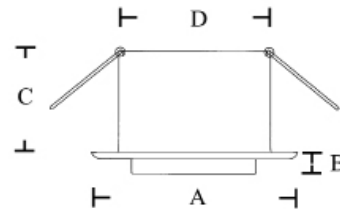

DOWNLIGHT CIRCLE HALOGEN

CABIN
DENMARK

Recessed tiltable downlight made of stainless steel. Unique construction with 2mm stainless steel house and lamp holder. Air-gap between house and lamp holder reduces temperature in the ceiling by more than 30°.

The bulb is fixed with an o-ring for easy bulb replaced from below – it is not necessary to remove the fixture from the ceiling.

Used with low consumption 12V or 24V GU4/ MR11 35mm reflector bulb which deliver 30-100% more light than fixtures with G4 bulbs.

	Dimensions mm/in
A	75mm/2.95in
B	15mm/0.59in
C	40mm/1.58in
D	55mm/2.17in

DOWNLIGHT CIRCLE BRUSHED

Model	Material	Finish	Bulb	Part. No.
CIRCLE	Stainless steel	Highly finished	GU4 20W	540-11
CIRCLE	Stainless steel	Brushed	GU4 20W	540-11BRU