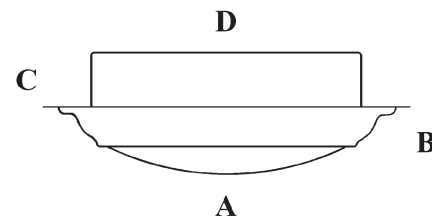

The lights are used with low consumption 12V or 24V G4 halogen bulb

	Dimensions mm/in
A	195mm/7.68in
B	32mm/1.26in
C	25mm/0.98in
D	160mm/6.30in

Model	Material	Finish	Bulb	Part. No.
MIA II	Brass	Laquer	G4 10-20W	190H
MIA II	Stainless steel	Highly finished	G4 10-20W	191H