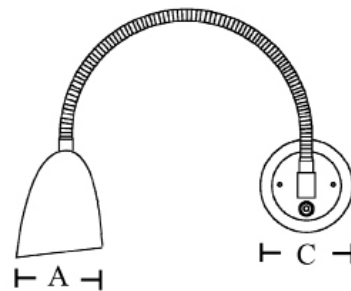

NEW CLASSIC CHART

CABIN
DENMARK

The New Classic chart table version makes lighting more flexible - not only for chart reading, but also as normal reading light. The bell orients in all directions to give light exactly where it is needed.

Save 80%-90% energy!

The LED lights are mounted with one warm white Power LED which gives excellent reading light.

LED lights are mounted with a multivoltage 10V-30V LED driver.

The lifetime of the LED is more than 50.000h.

The lights are also available for 12V or 24V G4 halogen bulbs.

Dimensions mm/in	
A	80mm/3.15in
C	92mm/6.62in
Flex arm 400mm/15.75in	

NEW CLASSIC CHART CHROMIUM

Model	Material	Finish	Bulb/LED	Part. No.
New Classic chart	Brass	Lacquer	G4 5-10W	650H
New Classic chart	Brass	Lacquer	LED 1,2W	650LED
New Classic chart	Brass	Anthracite	G4 5-10W	650HAN
New Classic chart	Brass	Anthracite	LED 1,2W	650LEDAN
New Classic chart	Brass	Chromium	G4 5-10W	651H
New Classic chart	Brass	Chromium	LED 1,2W	651LED