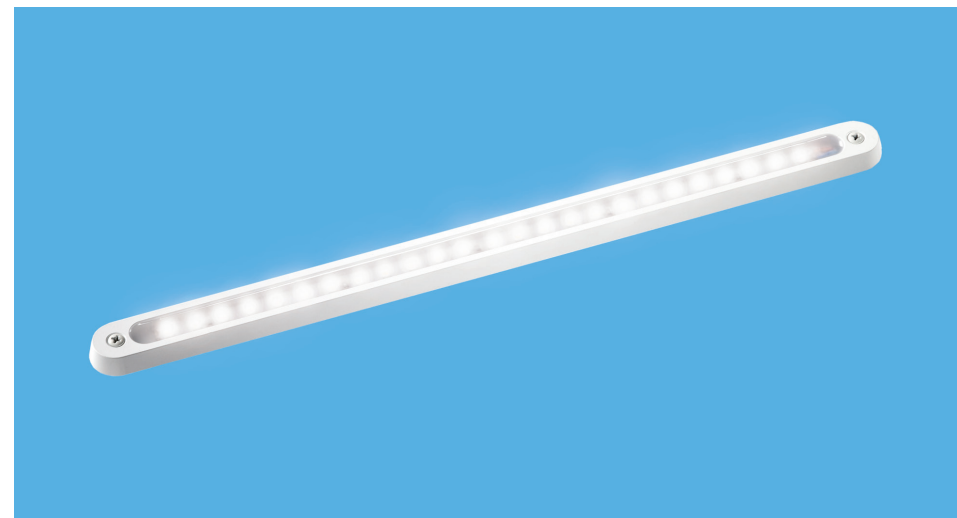

POWER LINE LED

6120 SERIES

CABIN
DENMARK

This series of lights is designed for general lighting, reading light, cabinet light, machine room light or light in sail lockers. Quality light wherever you need it.

24 LEDs give the same warm white light as a 20W halogen bulb.
An integrated LED driver regulates voltage fluctuation and guarantees steady light output.
Power consumption 12V - 2,5W, 24V - 3W. The lifetime of the LEDs is more than 50.000h.

The lights are made of aluminum and anodized, or anodized and white laquered.
IP 65 rating makes these lights ideal for indoor and outdoor use.
The lights are surface mounted and need minimum space. Fixing with two screws.
Dimension 300 x 20 x 8mm. No switch.

Material	Finish	Part. No. 12V	Part. No. 24V
Aluminum	White	6120WHWW 12V	6120WHWW 24V
Aluminum	Titan	6129WW 12V	6129WW 24V

POWER LINE LED 6120WH WW