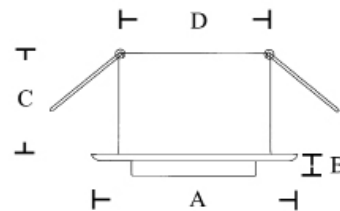

DOWNLIGHT QUATTRO II LED

CABIN
DENMARK

Recessed tiltable LED downlight.
Unique construction with 2mm stainless steel house and black aluminum lamp holder.

Save energy with LED downlight!
The warm white power LED's give excellent light with a minimum of power consumption.

LED: 3
Power consumption: 3,6W
Colour temperature: 3000k
CRI >85
Lightcone: 25°
On request: 16°, 40°
Lifetime >40.000h
Fixing: 2 springs

For use with 350mA LED driver.
Driver to be ordered separately.

	Dimensions mm/in
A	75x75mm/2.95x2.95in
B	2mm/0.078in
C	34mm/1.34in
D	55mm/2.17in

DOWNLIGHT QUATTRO II LED

Model	Material	Finish	LED	Part. No.
Quattro II LED	Stainless steel	Highly finished	3x1,2W LED	5510-11
Quattro II LED	Stainless steel	Brushed	3x1,2W LED	5510-11BRU