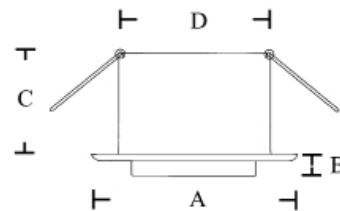

DOWNLIGHT QUATTRO DUE HALOGEN

CABIN
DENMARK

Recessed tiltable downlight made of stainless steel. Unique construction with 2mm stainless steel house and lamp holder. Air-gap between house and lamp holder reduces temperature in the ceiling by more than 30°.

The bulb is fixed with an o-ring for easy bulb replaced from below – it is not necessary to remove the fixture from the ceiling.

Used with low consumption 12V or 24V GU4/MR11 35mm reflector bulb which deliver 30-100% more light than fixtures with G4 bulbs.

	Dimensions mm/in
A	140x75mm/5.51x2.95in
B	15mm/0.59in
C	40mm/1.58in
D	55mm/2.17in

DOWNLIGHT QUATTRO II BRUSHED

Model	Material	Finish	Bulb	Part. No.
QUATTRO DUE	Stainless steel	Highly finished	GU4 20W	542-11
QUATTRO DUE	Stainless steel	Brushed	GU4 20W	542-11BRU