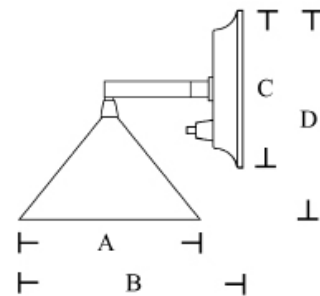

	Dimensions mm/in
A	110mm/4.33in
B	140mm/5.51in
C	92mm/3.62in
D	125mm/4.93in

CONCORDE STAINLESS WHITE

Model	Material	Finish	Bulb	Part. No.
Concorde Blue	Stainless steel	Highly finished	G4 10W F	920BL
Concorde Green	Stainless steel	Highly finished	G4 10W F	920GR
Concorde White	Stainless steel	Highly finished	G4 10W F	920WH
Concorde Green	Brass	Lacquer	G4 10W F	929GR
Concorde White	Brass	Lacquer	G4 10W F	929WH
Concorde Blue	Brass	Lacquer	G4 10W F	929BL