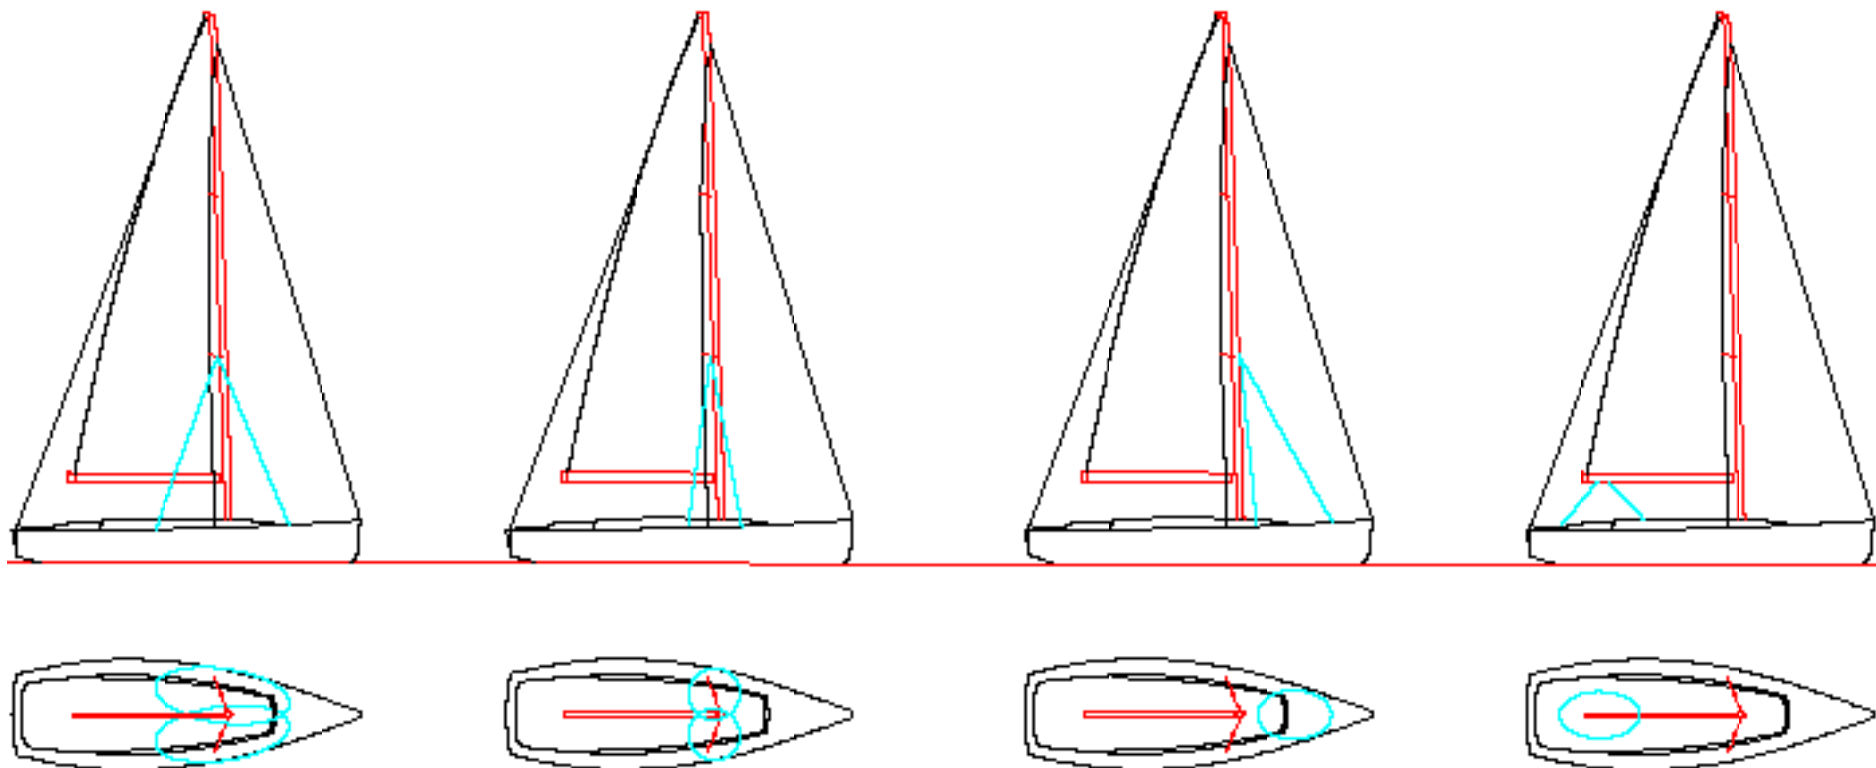

SPREADER LED - MAST LED - BOOM LED

CABIN
DENMARK

SPREADER LED 6500, 6600 SERIES
LIGHT CONE 16 X 43°
SPREADER ANGLE 21°
SPREADER 6m OVER DECK
LIT-UP AREA 2 X 5m

SPREADER LED 6500, 6600 SERIES
LIGHT CONE 16°
SPREADER 6m OVER DECK
LIT-UP AREA Ø 2m

MAST LED 6900 SERIES
LIGHT CONE 16°
LIGHT 6m OVER DECK
LIT-UP AREA Ø 2 X 3m

BOOM LED 6000, 6100 SERIES
LIGHT CONE 120°
LIGHT 2m OVER DECK
LIT-UP AREA Ø 2 - 3m