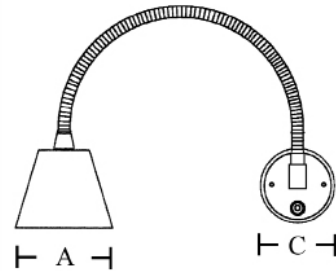

MINOR CHART

CABIN
DENMARK

The chart table version makes lighting more flexible - not only for chart reading, but also as normal reading light. The bell orients in all directions to give light exactly where it is needed.

The lights are used with low consumption 12V or 24V G4 halogen bulbs.

Dimensions mm/in	
A	70mm/2.75in
C	72mm/2.84in
Flex arm 400mm/15.75in	

MINOR CHART BRASS WHITE

Model	Material	Finish	Bulb	Part. No.
Minor chart	Brass	Lacquer	G4 10W F	930WH
Minor chart	Stainless steel	Highly finished	G4 10W F	931WH