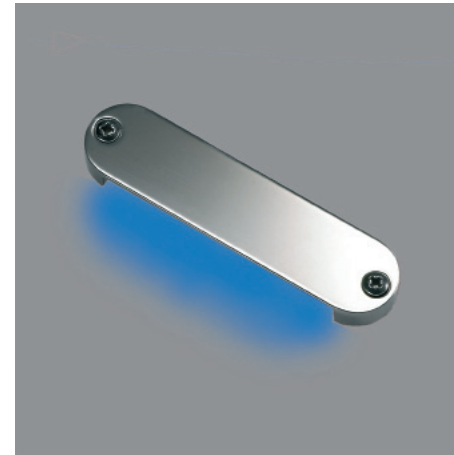

LED 1006

Surface mounted LED courtesy light made of highly finished stainless steel.

LED 1006 series illuminates from bottom. IP 65 rating makes these lights ideal for indoor and outdoor use.

Power consumption is only 0,5W.
The lifetime of the LED's is more than 50.000h.

	Dimensions mm/in
A	82mm/3.23in
B	20mm/0.78in
C	6mm/0.25in

1006BL IP65