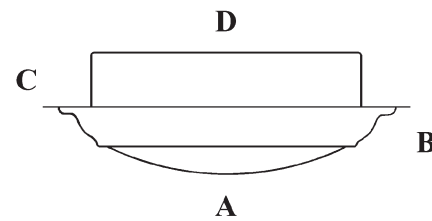

The lights are used with low consumption 12V or 24V G4 halogen bulb

	Dimensions mm/in
A	155mm/6.30in
B	32mm/1.26in
C	25mm/0.98in
D	125mm/4.92in

Model	Material	Finish	Bulb	Part. No.
ANNE II	Brass	Laquer	G4 10W F	150H
ANNE II	Stainless steel	Highly finished	G4 10W F	156H