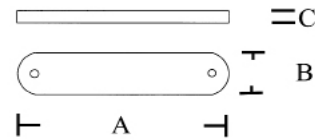

LED 1008

Surface mounted LED courtesy light made of black anodized aluminum.

LED 1008 series illuminates from bottom. IP 65 rating makes these lights ideal for indoor and outdoor use.

Power consumption is only 0,5W.
The lifetime of the LED's is more than 50.000h.

	Dimensions mm/in
A	82mm/3.23in
B	20mm/0.78in
C	6mm/0.25in

1008YE IP65

Material	Finish	LED	Volt	Part. No.
Aluminum	black anodized	blue	12	1008BL IP65
Aluminum	black anodized	red	12	1008RE IP65
Aluminum	black anodized	white	12	1008WH IP65
Aluminum	black anodized	yellow	12	1008YE IP65
Aluminum	black anodized	blue	24	1008BL IP65 24V
Aluminum	black anodized	red	24	1008RE IP65 24V
Aluminum	black anodized	white	24	1008WH IP65 24V
Aluminum	black anodized	yellow	24	1008YE IP65 24V