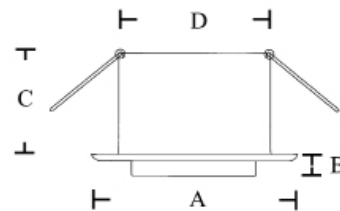

DOWNLIGHT CIRCLE

FIXED LIGHT
HALOGEN

CABIN
DENMARK

Recessed tiltable downlight made of stainless steel. Unique construction with 2mm stainless steel house and lamp holder.

The bulb is fixed with an o-ring for easy bulb replaced from below – it is not necessary to remove the fixture from the ceiling.

Used with low consumption 12V or 24V GU4/MR11 35mm reflector bulb which deliver 30-100% more light than fixtures with G4 bulbs.

	Dimensions mm/in
A	60mm/2.37in
B	15mm/0.59in
C	40mm/1.58in
D	40mm/1,58in

DOWNLIGHT CIRCLE FIXED

Model	Material	Finish	Bulb	Part. No.
CIRCLE	Stainless steel	Highly finished	GU4 10W	540-03
CIRCLE	Stainless steel	Brushed	GU4 10W	540-03BRU