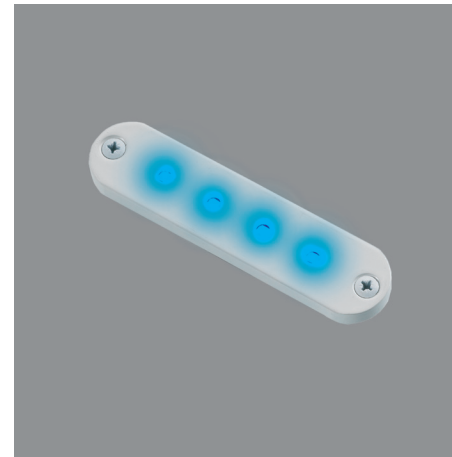

LED 1010

Surface mounted LED courtesy light made of white lacquered aluminum.

LED 1010 series illuminates from 4 lenses. IP 65 rating makes these lights ideal for indoor and outdoor use.

Power consumption is only 0,5W.
The lifetime of the LED's is more than 50.000h.

	Dimensions mm/in
A	82mm/3.23in
B	20mm/0.78in
C	5mm/0.20in

1010WH BL IP65