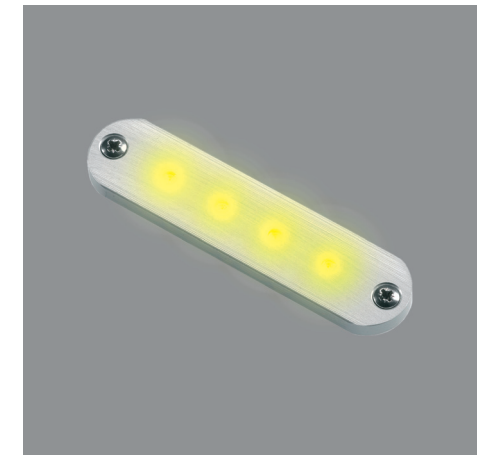

1019YE IP65

Material	Finish	LED	Volt	Part. No.
Aluminum	titan anodized	blue	12	1019BL IP65
Aluminum	titan anodized	red	12	1019RE IP65
Aluminum	titan anodized	white	12	1019WH IP65
Aluminum	titan anodized	yellow	12	1019YE IP65
Aluminum	titan anodized	blue	24	1019BL IP65 24V
Aluminum	titan anodized	red	24	1019RE IP65 24V
Aluminum	titan anodized	white	24	1019WH IP65 24V
Aluminum	titan anodized	yellow	24	1019YE IP65 24V