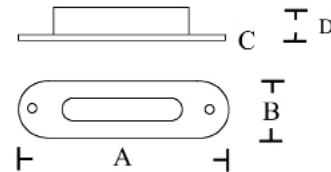

LED 1039-2

Semi surface mounted LED light made of aluminum - titan anodized.
Very discrete step light and night light for classic yachts.

Illuminates from one opal defuser.
No visible LED dots.

Power consumption is only 0,5W.
The lifetime of the LED's is more than 50.000h.

	Dimensions mm/in
A	90mm/3.55in
B	25mm/0.99in
C	3mm/0.12in
D	20mm/0.78in

1039-2RE

Material	Finish	LED	Volt	Part. No.
Aluminum	titan anodized	blue	12V	1039-2BL
Aluminum	titan anodized	red	12V	1039-2RE
Aluminum	titan anodized	warm white	12V	1039-2WW
Aluminum	titan anodized	yellow	12V	1039-2YE
Aluminum	titan anodized	blue	24V	1039-2BL 24V
Aluminum	titan anodized	red	24V	1039-2RE 24V
Aluminum	titan anodized	warm white	24V	1039-2WW 24V
Aluminum	titan anodized	yellow	24V	1039-2YE 24V