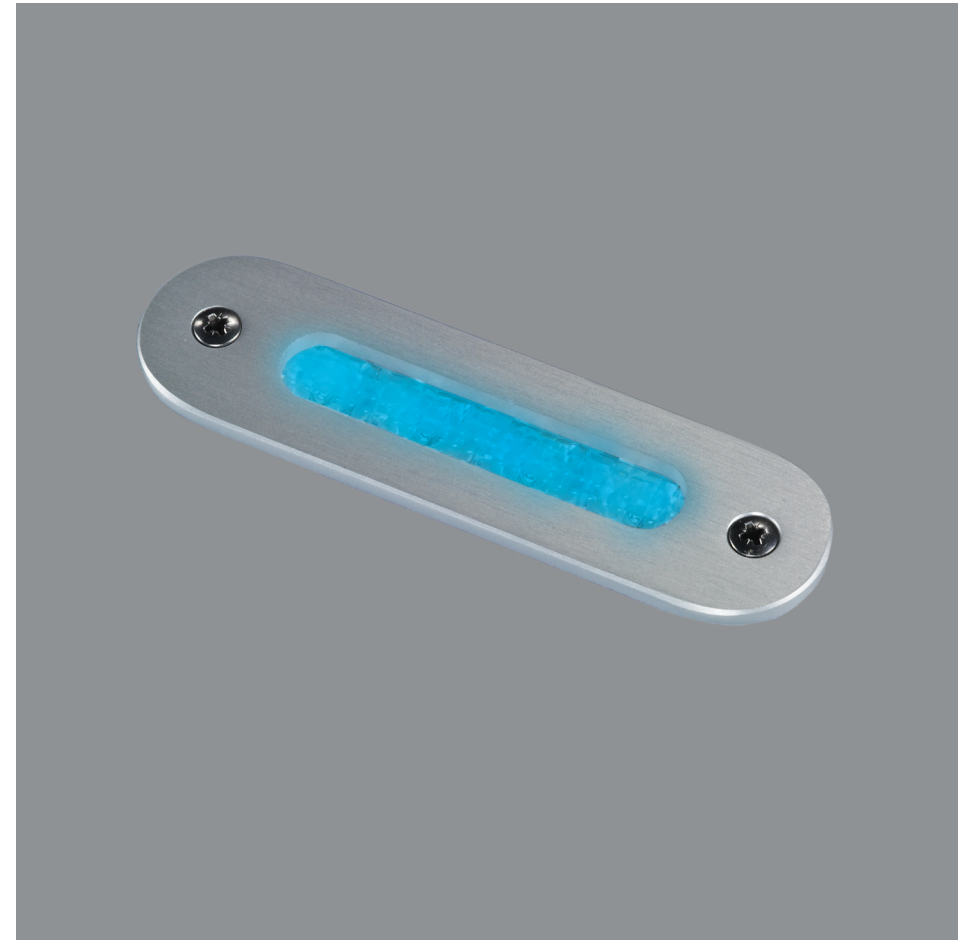

LED 1039

Semi surface mounted LED courtesy light made of titan anodized aluminum.

LED 1039 series illuminates from one lens with a 30° light cone. Ideal step light and night light for indoor use.

Power consumption is only 0,5W. The lifetime of the LED's is more than 50.000h.

	Dimensions mm/in
A	90mm/3.55in
B	25mm/0.99in
C	3mm/0.12in
D	12mm/0.45in

1039BL

Material	Finish	LED	Volt	Part. No.
Aluminum	Titan anodized	LED blue	12V	1039BL
Aluminum	Titan anodized	LED red	12V	1039RE
Aluminum	Titan anodized	LED white	12V	1039WH
Aluminum	Titan anodized	LED yellow	12V	1039YE
Aluminum	Titan anodized	LED blue	24V	1039BL 24V
Aluminum	Titan anodized	LED red	24V	1039RE 24V
Aluminum	Titan anodized	LED white	24V	1039WH 24V
Aluminum	Titan anodized	LED yellow	24V	1039YE 24V