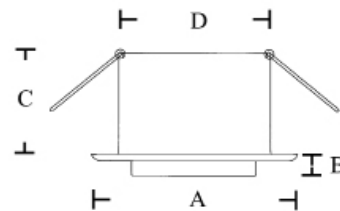

DOWNLIGHT QUATTRO

FIXED LIGHT
HALOGEN

CABIN
DENMARK

Recessed tiltable downlight made of stainless steel. Unique construction with 2mm stainless steel house and lamp holder.

The bulb is fixed with an o-ring for easy bulb replaced from below – it is not necessary to remove the fixture from the ceiling.

Used with low consumption 12V or 24V GU4/MR11 35mm reflector bulb which deliver 30-100% more light than fixtures with G4 bulbs.

	Dimensions mm/in
A	57,5x57,5mm/2.27x2.27in
B	15mm/0.59in
C	40mm/1.58in
D	40mm/1,58in

DOWNLIGHT QUATTRO FIXED

Model	Material	Finish	Bulb	Part. No.
QUATTRO	Stainless steel	Highly finished	GU4 10W	541-03
QUATTRO	Stainless steel	Brushed	GU4 10W	541-03BRU