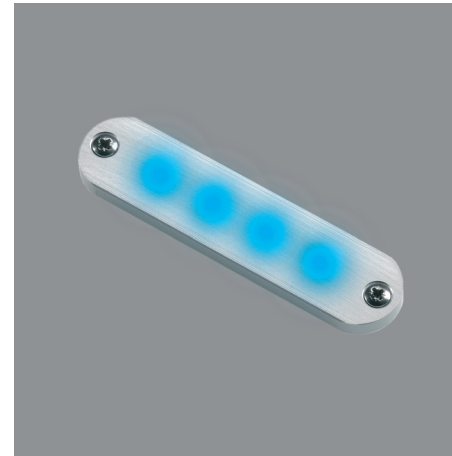

LED 1019

Surface mounted LED courtesy light made of titan anodized aluminum.

LED 1019 series illuminates from 4 lenses. IP 65 rating makes these lights ideal for indoor and outdoor use.

Power consumption is only 0,5W.
The lifetime of the LED's is more than 50.000h.

	Dimensions mm/in
A	82mm/3.23in
B	20mm/0.78in
C	5mm/0.20in

1019BL IP65