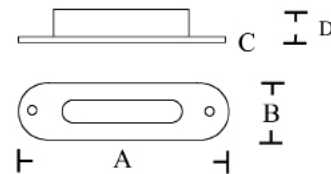

LED 1030-2

Semi surface mounted LED light made of brass.

* Custom made finish to fit your demand.

Very discrete step light and night light for classic yachts.

Illuminates from one opal defuser. No visible LED dots.

Power consumption is only 0,5W.
The lifetime of the LED's is more than 50.000h.

	Dimensions mm/in
A	90mm/3.55in
B	25mm/0.99in
C	3mm/0.12in
D	20mm/0.78in

1030-2CBL

Material	Finish	LED	Volt	Part. No.
Brass	Custom	blue	12V	1030-2*BL
Brass	Custom	red	12V	1030-2*RE
Brass	Custom	warm white	12V	1030-2*WW
Brass	Custom	yellow	12V	1030-2*YE
Brass	Custom	blue	24V	1030-2*BL 24V
Brass	Custom	red	24V	1030-2*RE 24V
Brass	Custom	warm white	24V	1030-2*WW 24V
Brass	Custom	yellow	24V	1030-2*YE 24V