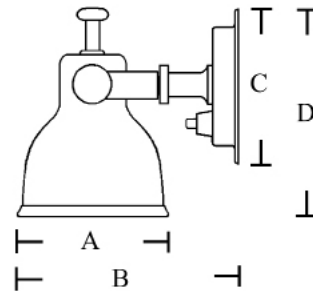

CABIN BRASS

PROBABLY THE MOST BEAUTYFULL YACHT LAMP AT SEA

CABIN
DENMARK

The Danish Frigast Cabin light gives your yacht a touch of luxury and old world charm that only meticulous and full attention to detail can convey.

Cabin small is perfect as a reading light by the berth or in the cabin in smaller yachts.

For 30-50 foot yachts the Cabin medium is the better choice – whilst in larger yachts the Cabin large may be preferred.

Save 80%-90% energy!

The LED lights are mounted with one warm white Power LED which gives excellent reading light.

LED lights are mounted with a multivoltage 10V-30V LED driver.

The lifetime of the LED is more than 50.000h.

The lights are also available for 12V or 24V G4 halogen bulbs.

	Small	Medium	Large
A	73mm/ 2.87in	90mm/ 3.54in	115mm/ 4.53in
B	115mm/ 4.53in	130mm/ 5.12in	172mm/ 6.77in
C	90mm/ 3.54in	90mm/ 3.54in	90mm/ 3.54in
D	110mm/ 4.33in	130mm/ 5.12in	156mm/ 6.14in

CABIN MEDIUM BRASS

Model	Material	Finish	Bulb/LED	Part. No.
Cabin small	Brass	Lacquer	G4 5-10W	10H
Cabin small	Brass	Lacquer	LED 1,2W	10LED
Cabin medium	Brass	Lacquer	G4 5-10W	20H
Cabin medium	Brass	Lacquer	LED 1,2W	20LED
Cabin large	Brass	Lacquer	G4 5-20W	40H
Cabin large	Brass	Lacquer	LED 1,2W	40LED