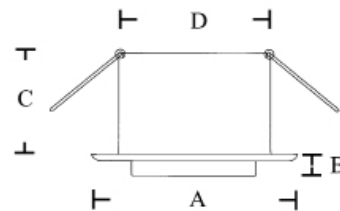

DOWNLIGHT QUATTRO

HALOGEN

CABIN
DENMARK

Recessed tiltable downlight made of stainless steel. Unique construction with 2mm stainless steel house and lamp holder. Air-gap between house and lamp holder reduces temperature in the ceiling by more than 30°.

The bulb is fixed with an o-ring for easy bulb replaced from below – it is not necessary to remove the fixture from the ceiling.

Used with low consumption 12V or 24V GU4/MR11 35mm reflector bulb which deliver 30-100% more light than fixtures with G4 bulbs.

	Dimensions mm/in
A	75x75mm/2.95x2.95in
B	15mm/0.59in
C	40mm/1.58in
D	55mm/2.17in

DOWNLIGHT QUATTRO BRUSHED

Model	Material	Finish	Bulb	Part. No.
QUATTRO	Stainless steel	Highly finished	GU4 20W	541-11
QUATTRO	Stainless steel	Brushed	GU4 20W	541-11BRU