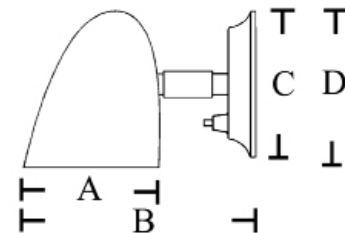

The lights are also available for 12V or 24V G4 halogen bulbs.

	Dimensions mm/in
A	80mm/3.15in
B	130mm/5.12in
C	92mm/3.62in
D	130mm/5.12in

NEW CLASSIC BRASS

Model	Material	Finish	Bulb/LED	Part. No.
New Classic	Brass	Laquer	G4 5-10W	620H
New Classic	Brass	Laquer	LED 1,2W	620LED
New Classic	Brass	Anthracite	G4 5-10W	620HAN
New Classic	Brass	Anthracite	LED 1,2W	620LEDAN
New Classic	Brass	Chromium	G4 5-10W	621H
New Classic	Brass	Chromium	LED 1,2W	621LED