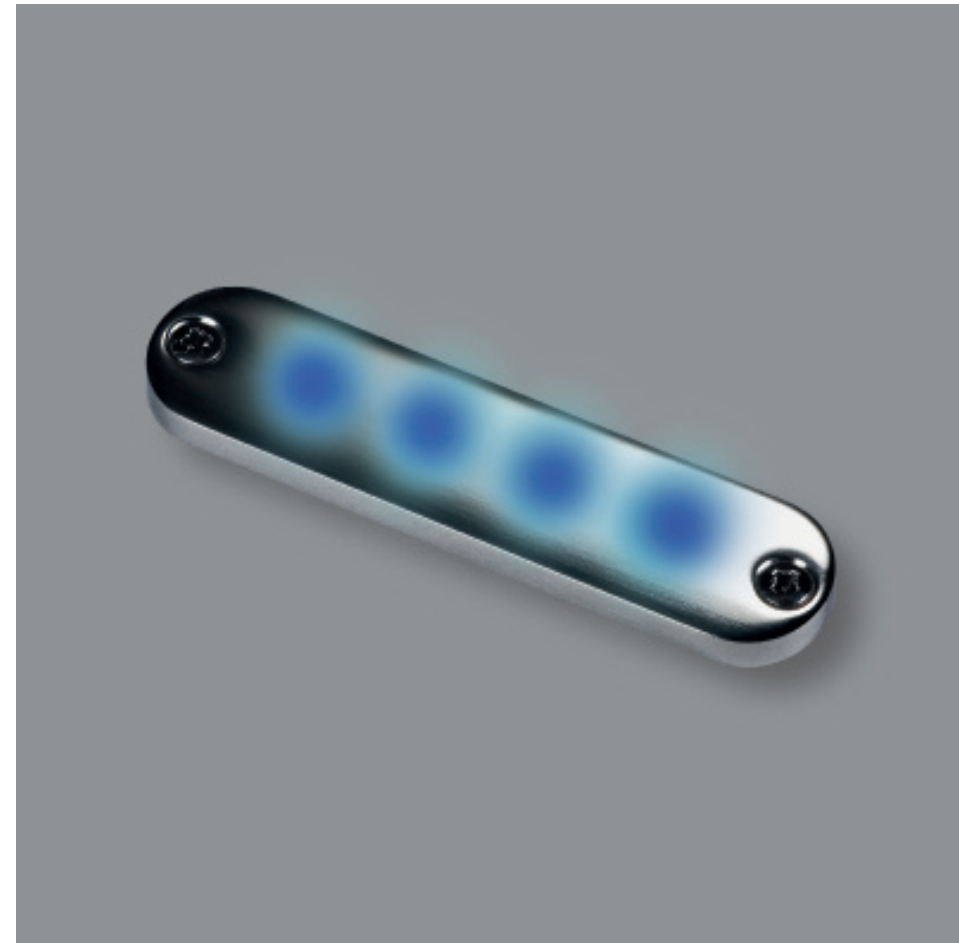

LED 1016

Surface mounted LED courtesy light made of highly finished stainless steel.

LED 1016 series illuminates from 4 lenses. IP 65 rating makes these lights ideal for indoor and outdoor use.

Power consumption is only 0,5W.
The lifetime of the LED's is more than 50.000h.

	Dimensions mm/in
A	82mm/3.23in
B	20mm/0.78in
C	5mm/0.20in

1016BL IP65

Material	Finish	LED	Volt	Part. No.
Stainless steel	highly finished	blue	12	1016BL IP65
Stainless steel	highly finished	red	12	1016RE IP65
Stainless steel	highly finished	white	12	1016H IP65
Stainless steel	highly finished	yellow	12	1016YE IP65
Stainless steel	highly finished	blue	24	1016BL IP65 24V
Stainless steel	highly finished	red	24	1016RE IP65 24V
Stainless steel	highly finished	white	24	1016WH IP65 24V
Stainless steel m	highly finished	yellow	24	1016YE IP65 24V