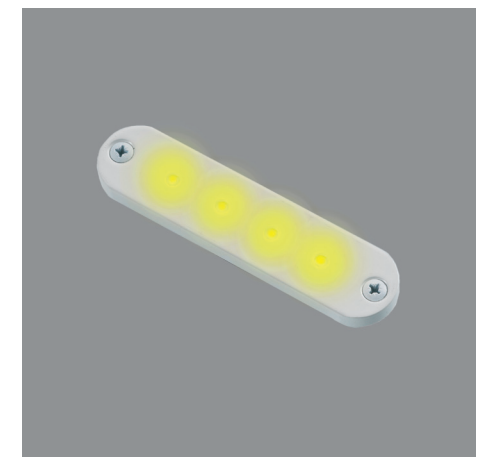

1010WH YE IP65

Material	Finish	LED	Volt	Part. No.
Aluminum	White lacquered	blue	12	1010WH BL IP65
Aluminum	White lacquered	red	12	1010WH RE IP65
Aluminum	White lacquered	white	12	1010WH WH IP65
Aluminum	White lacquered	yellow	12	1010WH YE IP65
Aluminum	White lacquered	blue	24	1010WH BL IP65 24V
Aluminum	White lacquered	red	24	1010WH RE IP65 24V
Aluminum	White lacquered	white	24	1010WH WH IP65 24V
Aluminum	White lacquered	yellow	24	1010WH YE IP65 24V