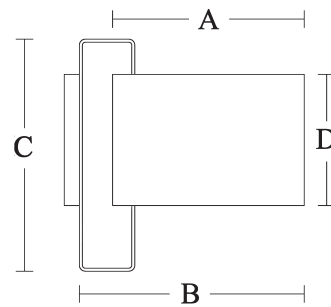

LUZ WALL

CABIN
DENMARK

The exclusive design makes Luz fit into modern interiors.
The curved shade gives a soft light, and can be placed wherever you want to play with light. The smoothness of the light contributes to a harmonic environment and makes you feel at home.

	Dimensions mm/in
A	190mm/7.50in
B	240mm/9.50in
C	230mm/9.10in
D	130mm/5.12in

LUZ WALL LAMP

Model	Material	Finish	Bulb	Part. No.
Luz Wall	Stainless steel	Highly finished	G4 max. 20W	2011WH