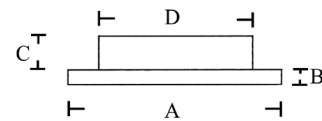

DOWNLIGHT 5586WH

LED

CABIN
DENMARK

The ultimate LED downlight for larger yachts and ships.

- -Excellent warm white light.
- -Low power consumption
- -Low heat
- -Long life
- -Small dimensions

LED: 60
Light output: 520lm
Power consumption: 6W
Colour temp: 3000k
CRI> 80
Lightcone>120°
Lifetime>40.000h
Fixing: 2 springs
Internal driver for 24V DC (23-29V)

	Dimensions mm/in
A	100mm/3.98in
B	2mm/0.078in
C	52mm/2.05in
D	90mm/3.54in

DOWNLIGHT 5586WH

Model	Material	Finish	LED	Part. No.
5586WH	Aluminium	White	60x0,1W LED	5586WH 24V