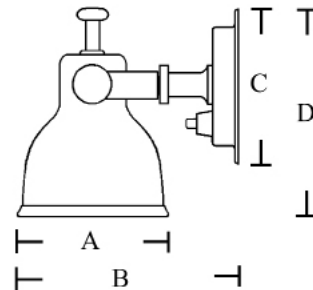

CABIN CHROMIUM

PROBABLY THE MOST BEAUTYFULL YACHT LAMP AT SEA

CABIN
DENMARK

The Danish Frigast Cabin light gives your yacht a touch of luxury and old world charm that only meticulous and full attention to detail can convey.

Cabin small is perfect as a reading light by the berth or in the cabin in smaller yachts. For 30-50 foot yachts the Cabin medium is the better choice – whilst in larger yachts the Cabin large may be preferred.

Save 80%-90% energy!

The LED lights are mounted with one warm white Power LED which gives excellent reading light.

LED lights are mounted with a multivoltage 10V-30V LED driver.

The lifetime of the LED is more than 50.000h.

The lights are also available for 12V or 24V G4 halogen bulbs.

	Small	Medium	Large
A	73mm/ 2.87in	90mm/ 3.54in	115mm/ 4.53in
B	115mm/ 4.53in	130mm/ 5.12in	172mm/ 6.77in
C	90mm/ 3.54in	90mm/ 3.54in	90mm/ 3.54in
D	110mm/ 4.33in	130mm/ 5.12in	156mm/ 6.14in

Model	Material	Finish	Bulb/LED	Part. No.
Cabin small	Brass	Chromium	G4 5-10W	11H
Cabin small	Brass	Chromium	LED 1,2W	11LED
Cabin medium	Brass	Chromium	G4 5-10W	21H
Cabin medium	Brass	Chromium	LED 1,2W	21LED
Cabin large	Brass	Chromium	G4 5-20W	41H
Cabin large	Brass	Chromium	LED 1,2W	41LED