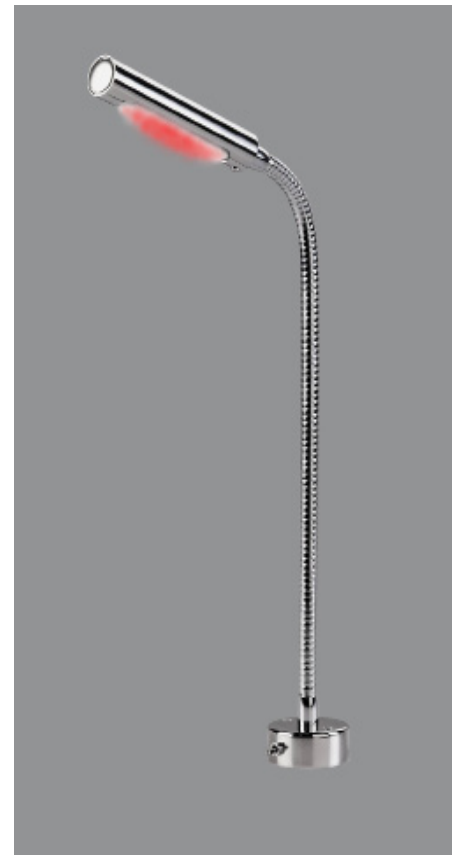

DOUB-LED

TWO COLOURED LED CHART TABLE LIGHT

CABIN
DENMARK

DOUB-LED is a new chart table light with warm white reading light and red night light.
For table mounting.
Mounted with a three direction switch.
Left: white, right: red, middle: off

Life time of LED >50.000h
Power consumption 1.5W white, 0.5W red.

Dimensions

Head/tube L 125mm
Diameter 22mm
Base Diameter 51mm
Flex-arm L 350mm

Model	Material	Finish	LED	Part. No.
DOUB-LED Table	Stainless steel	Highly finished	12 + 8 LED	1441T REWH 12V
DOUB-LED Table	Stainless steel	Highly finished	12 + 8 LED	1441T REWH 24V

DOUB-LED TABLE MOUNTED