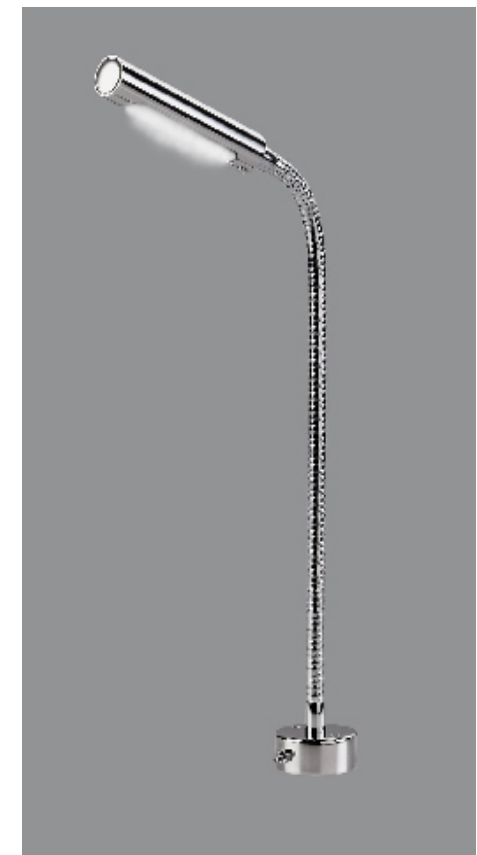

DOUB-LED TABLE MOUNTED