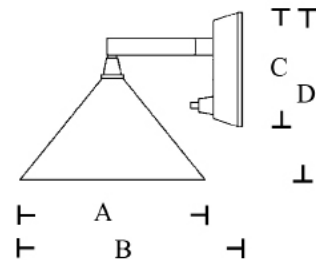

CONCORDE STAINLESS

CABIN
DENMARK

A modern range of lights designed for use in yachts. The bell swivels in all directions.

Save 80%-90% energy!

The LED lights are mounted with one warm white Power LED which gives excellent reading light.

LED lights are mounted with a multivoltage 10V-30V LED driver.

The lifetime of the LED is more than 50.000h.

The lights are also available for 12V or 24V G4 halogen bulbs.

	Dimensions mm/in
A	110mm/4.33in
B	140mm/5.51in
C	72mm/3.62in
D	125mm/4.93in

CONCORDE STAINLESS

Model	Material	Finish	Bulb/LED	Part. No.
Concorde	Stainless steel	Highly finished	G4 5-10W	326H
Concorde	Stainless steel	Highly finished	1,2W LED	326LED
Concorde	Stainless steel	Brushed	G4 5-10W	326HBRU
Concorde	Stainless steel	Brushed	1,2W LED	326LEDBRU
Concorde	Stainless steel	Anthracite	G4 5-10W	326HAN
Concorde	Stainless steel	Anthracite	1,2W LED	326LEDAN