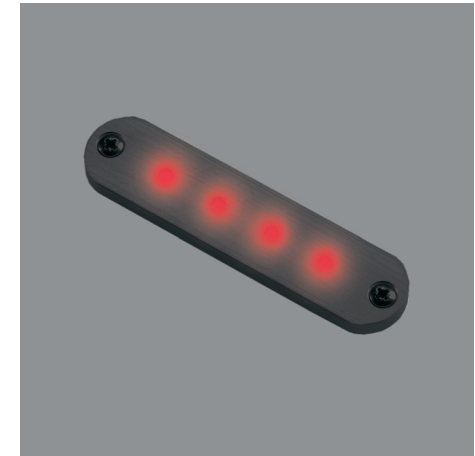

1018RE IP65