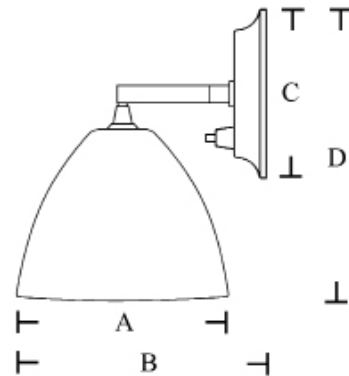

JAZZ

CABIN
DENMARK

A modern soft-line range of lights designed for larger yachts. The design and transparent colours of the glass shades accommodate with all types of interior designs. The shade swivels in all directions.

The lights are used with low consumption 12V or 24V G4 halogen bulbs.

	Dimensions mm/in
A	110mm/4.33in
B	125mm/4.93in
C	92mm/3.62in
D	160mm/6.30in

JAZZ STAINLESS WHITE

Model	Material	Finish	Bulb	Part. No.
Jazz	Brass	Lacquer	G4 10W F	950WH
Jazz	Stainless steel	Highly finished	G4 10W F	951WH