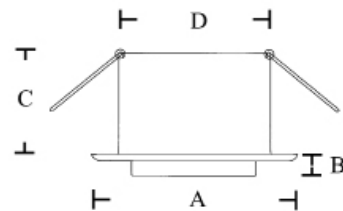

DOWNLIGHT 5660

LED IP67

CABIN
DENMARK

IP67 downlight for outdoor use. Made of turned stainless steel AISI 316.

LED: 3
Power consumption: 3,6W
Colour temperature: 2700k
CRI >85
Other colour temperatur on request.
Lightcone: 36°
Lifetime >50.000h
Fixing: 2 springs

For use with 350mA LED driver.
Driver to be ordered separately.

	Dimensions mm/in
A	65mm/2.56in
B	3mm/0.14in
C	30mm/1.18in
D	45mm/1,73in

DOWNLIGHT 5660

Model	Material	Finish	LED	Part. No.
5660	Stainless AISI 316	Highly finished	3x1,2W LED	5660