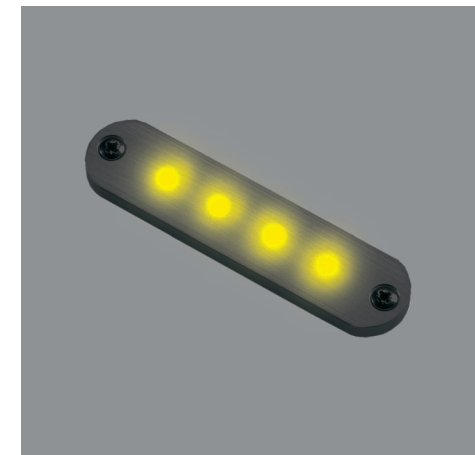

1018YE IP65

Material	Finish	LED	Volt	Part. No.
Aluminum	black anodized	blue	12	1018BL IP65
Aluminum	black anodized	red	12	1018RE IP65
Aluminum	black anodized	white	12	1018WH IP65
Aluminum	black anodized	yellow	12	1018YE IP65
Aluminum	black anodized	blue	24	1018BL IP65 24V
Aluminum	black anodized	red	24	1018RE IP65 24V
Aluminum	black anodized	white	24	1018WH IP65 24V
Aluminum	black anodized	yellow	24	1018YE IP65 24V