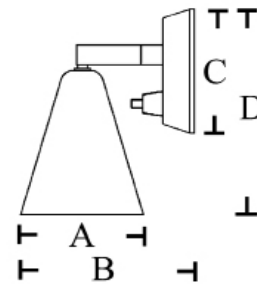

NEW LINE

CABIN
DENMARK

A modern range of lights designed for use in smaller yachts or as reading light in any yacht. The bell swivels in all directions.

Save 80%-90% energy!

The LED lights are mounted with one warm white Power LED which gives excellent reading light.

LED lights are mounted with a multivoltage 10V-30V LED driver.

The lifetime of the LED is more than 50.000h.

The lights are also available for 12V or 24V G4 halogen bulbs.

	Dimensions mm/in
A	72mm/2.84in
B	110mm/4.33in
C	72mm/2.84in
D	110mm/4.33in

NEW LINE STAINLESS

Model	Material	Finish	Bulb/LED	Part. No.
New Line	Brass	Laquer	G4 5-10W	310H
New Line	Brass	Laquer	LED 1,2W	310LED
New Line	Stainless steel	Highly finished	G4 5-10W	311H
New Line	Stainless steel	Highly finished	LED 1,2W	311LED
New Line	Stainless steel	Brushed	G4 5-10W	311HBRU
New Line	Stainless steel	Brushed	LED 1,2W	311LEDBRU