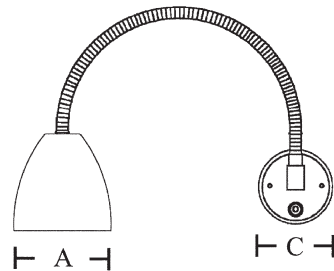

SWING CHART

CABIN
DENMARK

The chart table version makes lighting more flexible - not only for chart reading, but also as normal reading light. The bell orients in all directions to give light exactly where it is needed.

The lights are used with low consumption 12V or 24V G4 halogen bulb.

Dimensions mm/in	
A	70mm/2.75in
C	72mm/2.84in
Flex arm 400mm/15.75in	

SWING CHART BRASS WHITE

Model	Material	Finish	Bulb	Part. No.
Swing chart	Brass	Lacquer	G4 10W F	960WH
Swing chart	Stainless steel	Highly finished	G4 10W F	961WH