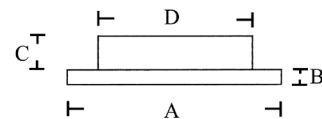

DOWNLIGHT 5581 REWH

LED WITH NIGHT LIGHT

CABIN
DENMARK

The ultimate LED downlight for small and medium yachts with night light function.

- -Excellent warm white light.
- -Low power consumption
- -Low heat
- -Long life
- -Small dimensions

Also ideal for replacement of halogen downlights with 55mm cut-out.

LED: 18+8
Light output: 170lm
Power consumption: 2W white, 0,5W red
Colour temp: 3000K
CRI> 80
Lightcone>120°
Lifetime>40.000h
Fixing: 2 springs

Internal driver for 12V DC (11-16V)
Internal driver for 24V DC (23-29V)

	Dimensions mm/in
A	70mm/2.75in
B	2mm/0.078in
C	18mm/0.70in
D	55mm/2.17in

DOWNLIGHT 5581AL REWH

Model	Material	Finish	LED	Part. No.
5581 REWH	Aluminium	Titan	18+8x0,1W LED	5581AL REWH
5581 REWH	Aluminium	Titan	18+8x0,1W LED	5581AL REWH 24V
5581 REWH	Aluminium	Black	18+8x0,1W LED	5581BLACK REWH
5581 REWH	Aluminium	Black	18+8x0,1W LED	5581BLACK REWH 24V
5581 REWH	Aluminium	White	18+8x0,1W LED	5581WH REWH
5581 REWH	Aluminium	White	18+8x0,1W LED	5581WH REWH 24V