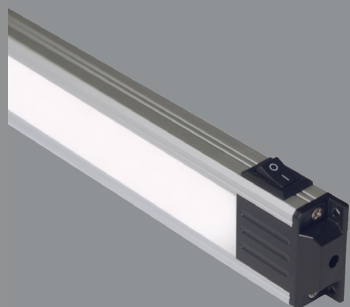

COLLECTION 2013

CABIN
DENMARK

COLLECTION 2013

CABIN
DENMARK

READING LIGHT

CABIN BRASS	3
CABIN CHROMIUM	4
OCEAN	5
NEW CLASSIC	6
NEW LINE	7
CONCORDE	8
CONCORDE II	9
CONCORDE STAINLESS	10
C-LED	11
MINOR	12
SWING	13
SWING STAINLESS	14
JAZZ	15
LIGHT HOUSE	16

CHART LIGHTS

CABIN	17
OCEAN	18
NEW LINE	19
NEW CLASSIC	20
MINOR	21
SWING	22
C-LED	23
DOUB-LED	24

WALL + TABLE

LUZ WALL	25
LUZ WALL	26
LUZ TABLE	27

CEILING LAMPS

ANNE BRASS	28
ANNE STAINLESS	29
ANNE II	30
ANNE III	31
MIA BRASS	32
MIA STAINLESS	33
MIA II	34
MIA III	35

DOWN LIGHTS

CIRCLE	36
QUATTRO	37
CIRCLE	38
QUATTRO	39
QUATTRO DUE	40
CIRCLE II	41
QUATTRO II	42
CIRCLE II LED	43
QUATTRO II LED	44
QUATTRO II LED	45
5581SS	46
5581SS REWH	47
5581	48
5581REWH	49
5581WHS	50
5583WH	51
5586WH	52
5660	53
5860	54
5960	55

POWER LINE LED

1060 SERIES	56
1070 SERIES	57
6000 SERIES	58
6100 SERIES	59

CURTESY LIGHTS

1000 SERIES	60
1006 SERIES	61
1008 SERIES	62
1009 SERIES	63
1010 SERIES	64
1016 SERIES	65
1018 SERIES	66
1019 SERIES	67
1038 SERIES	68
1039 SERIES	69
1030-2 SERIES	70
1039-2 SERIES	71
1039-2 SERIES	72
1116 SERIES	73

MAST LED

MAST LED	74
SPREADER LED 6500	75
SPREADER LED 6600	76
SPREDAER LED	77
BOOM LED 6000	78
BOOM LED 6100	79
MAST SPREADER BOOM	80