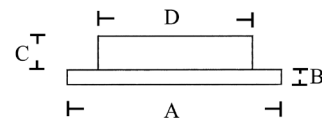

DOWNLIGHT 5581

LED

CABIN
DENMARK

The ultimate LED downlight for small and medium yachts.

- -Excellent warm white light.
- -Low power consumption
- -Low heat
- -Long life
- -Small dimensions

Also ideal for replacement of halogen downlights with 55mm cut-out.

LED: 18
Light output: 170lm
Power consumption: 2W
Colour temp: 3000K
CRI> 80
Lightcone>120°
Lifetime>40.000h
Fixing: 2 springs

Internal driver for 12V DC (11-16V)
Internal driver for 24V DC (23-29V)

	Dimensions mm/in
A	70mm/2.75in
B	2mm/0.078in
C	18mm/0.70in
D	55mm/2.17in

DOWNLIGHT 5581AL