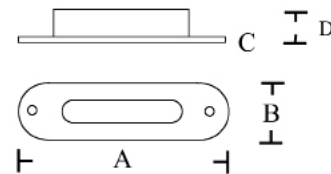

LED 1038

Semi surface mounted LED courtesy light made of anodized aluminum.

LED 1038 series illuminates from one lens with a 30° light cone. Ideal step light and night light for indoor use.

Power consumption is only 0,5W. The lifetime of the LED's is more than 50.000h.

	Dimensions mm/in
A	90mm/3.55in
B	25mm/0.99in
C	3mm/0.12in
D	12mm/0.45in

1038RE

Material	Finish	LED	Volt	Part. No.
Aluminum	Black anodized	blue	12V	1038BL
Aluminum	Black anodized	red	12V	1038RE
Aluminum	Black anodized	white	12V	1038WH
Aluminum	Black anodized	yellow	12V	1038YE
Aluminum	Black anodized	blue	24V	1038BL 24V
Aluminum	Black anodized	red	24V	1038RE 24V
Aluminum	Black anodized	white	24V	1038WH 24V
Aluminum	Black anodized	yellow	24V	1038YE 24V