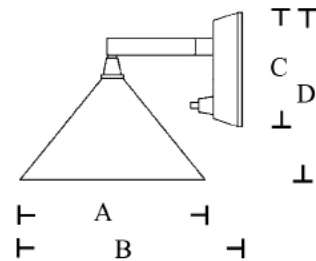

CONCORDE II

CABIN
DENMARK

The design and transparent colours of the glass shades accommodate with all types of interior designs. The shade swivels in all directions.

The lights are used with low consumption 12V or 24V G4 halogen bulbs.

	Dimensions mm/in
A	110mm/4.33in
B	140mm/5.51in
C	72mm/3.62in
D	125mm/4.93in

Model	Material	Finish	Bulb	Part. No.
Concorde Blue	Stainless steel	Highly finished	G4 10W F	911BL
Concorde Green	Stainless steel	Highly finished	G4 10W F	911GR
Concorde White	Stainless steel	Highly finished	G4 10W F	911WH