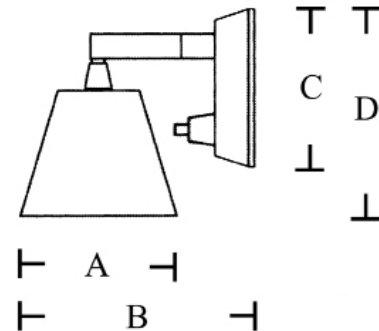

MINOR

CABIN
DENMARK

The design and transparent colours of the glass shades accommodate with all types of interior designs. The shade swivels in all directions.

The lights are used with low consumption 12V or 24V G4 halogen bulbs.

	Dimensions mm/in
A	70mm/2.75in
B	110mm/4.33in
C	72mm/2.84in
D	110mm/4.33in

MINOR STAINLESS WHITE

Model	Material	Finish	Bulb	Part. No.
Minor	Brass	Lacquer	G4 10W F	900WH
Minor	Stainless steel	Highly finished	G4 10W F	901WH