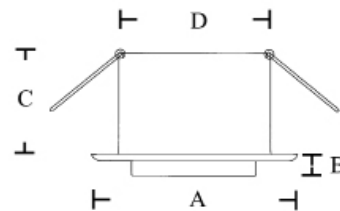

DOWNLIGHT CIRCLE II

HALOGEN

CABIN
DENMARK

Recessed tiltable downlight made of stainless steel. Unique construction with 2mm stainless steel house and lamp holder. Air-gap between house and lamp holder reduces temperature in the ceiling by more than 30°.

The bulb is fixed with an o-ring for easy bulb replaced from below – it is not necessary to remove the fixture from the ceiling.

Used with low consumption 12V or 24V GU4/MR11 35mm reflector bulb which deliver 30-100% more light than fixtures with G4 bulbs.

	Dimensions mm/in
A	75mm/2.95in
B	2mm/0.078in
C	52mm/2.05in
D	55mm/2.17in

DOWNLIGHT QUATTRO II

Model	Material	Finish	Bulb	Part. No.
CIRCLE II	Stainless steel	Highly finished	GU4 20W	550-11
CIRCLE II	Stainless steel	Brushed	GU4 20W	550-11BRU