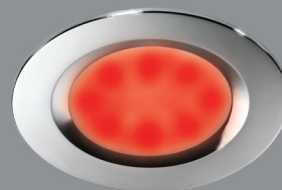

COLLECTION 2013

CABIN
DENMARK

COLLECTION 2013

CABIN
DENMARK

READING LIGHT

CABIN BRASS	3
CABIN CHROMIUM	4
OCEAN	5
NEW CLASSIC	6
NEW LINE	7
CONCORDE	8
CONCORDE II	9
CONCORDE STAINLESS	10
C-LED	11
MINOR	12
SWING	13
SWING STAINLESS	14
JAZZ	15
LIGHT HOUSE	16

CHART LIGHTS

CABIN	17
OCEAN	18
NEW LINE	19
NEW CLASSIC	20
MINOR	21
SWING	22
C-LED	23
DOUB-LED	24

WALL + TABLE

LUZ WALL	25
LUZ WALL	26
LUZ TABLE	27

CEILING LAMPS

ANNE BRASS	28
ANNE STAINLESS	29
ANNE II	30
ANNE III	31
MIA BRASS	32
MIA STAINLESS	33
MIA II	34
MIA III	35

DOWN LIGHTS

CIRCLE	36
QUATTRO	37
CIRCLE	38
QUATTRO	39
QUATTRO DUE	40
CIRCLE II	41
QUATTRO II	42
CIRCLE II LED	43
QUATTRO II LED	44
QUATTRO II LED	45
5581SS	46
5581SS REWH	47
5581	48
5581REWH	49
5581WHS	50
5583WH	51
5586WH	52
5660	53
5860	54
5960	55

POWER LINE LED

1060 SERIES	56
1070 SERIES	57
6000 SERIES	58
6100 SERIES	59

CURTESY LIGHTS

1000 SERIES	60
1006 SERIES	61
1008 SERIES	62
1009 SERIES	63
1010 SERIES	64
1016 SERIES	65
1018 SERIES	66
1019 SERIES	67
1038 SERIES	68
1039 SERIES	69
1030-2 SERIES	70
1039-2 SERIES	71
1039-2 SERIES	72
1116 SERIES	73

MAST LED

MAST LED	74
SPREADER LED 6500	75
SPREADER LED 6600	76
SPREDAER LED	77
BOOM LED 6000	78
BOOM LED 6100	79
MAST SPREADER BOOM	80