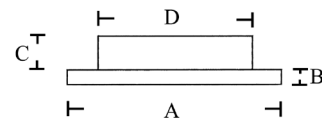

DOWNLIGHT 5581SS REWH

LED WITH NIGHT LIGHT

CABIN
DENMARK

The ultimate LED downlight for small and medium yachts with night light function.

- -Excellent warm white light.
- -Low power consumption
- -Low heat
- -Long life
- -Small dimensions

Also ideal for replacement of halogen downlights with 55mm cut-out.

LED: 18+8
Light output: 170lm
Power consumption: 2W white, 0,5W red
Colour temp: 3000K
CRI> 80
Lightcone>120°
Lifetime>40.000h
Fixing: 2 springs

Internal driver for 12V DC (11-16V)
Internal driver for 24V DC (23-29V)

	Dimensions mm/in
A	70mm/2.75in
B	2mm/0.078in
C	18mm/0.70in
D	55mm/2.17in

DOWNLIGHT 5581SS REWH

Model	Material	Finish	LED	Part. No.
5581SS REWH	Stainless/alu.	Highly finished	18+8x0,1W LED	5581SS REWH
5581SS REWH	Stainless/alu	Highly finished	18+8x0,1W LED	5581SS REWH 24V