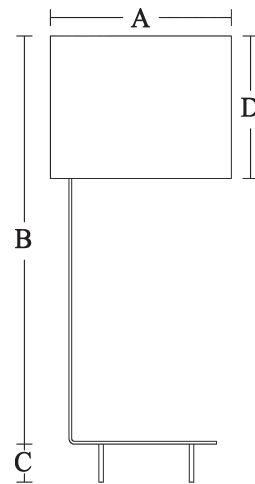

LUZ TABLE

CABIN
DENMARK

The exclusive design makes Luz fit into modern interiors.
The curved shade gives a soft light, and can be placed wherever you want to play with light. The smoothness of the light contributes to a harmonic environment and makes you feel at home.

	Dimensions mm/in
A	200mm/7.90in
B	450mm/17.75in
C	40mm/1.57in
D	150mm/2.17in

Model	Material	Finish	Bulb	Part. No.
Luz Rable	Stainless steel	Highly finished	G4 max. 20W	2511WH