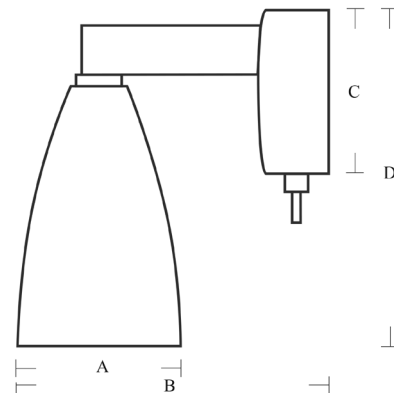

LED lights are mounted with a multivoltage
10V-30V LED driver.

The lifetime of the LED is more than
50.000h.

	Dimensions mm/in
A	35mm/1.35in
B	70mm/2.75in
C	45mm/1.75in
D	85mm/3.38in

C-LED 1411

C-LED 1419