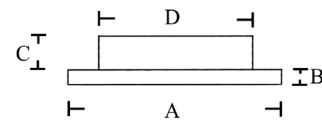

DOWNLIGHT 5583WH

LED

CABIN
DENMARK

The ultimate LED downlight for larger yachts.

- -Excellent warm white light.
- -Low power consumption
- -Low heat
- -Long life
- -Small dimensions

LED: 30
Light output: 260lm
Power consumption: 3W
Colour temp: 3000k
CRI> 80
Lightcone>120°
Lifetime>40.000h
Fixing: 2 springs
Internal driver for 24V DC (23-29V)

	Dimensions mm/in
A	86mm/3.39in
B	2mm/0.078in
C	42mm/1.65in
D	75mm/2.92in

DOWNLIGHT 5583WH

Model	Material	Finish	LED	Part. No.
5583WH	Aluminium	White	30x0,1W LED	5583WH 24V